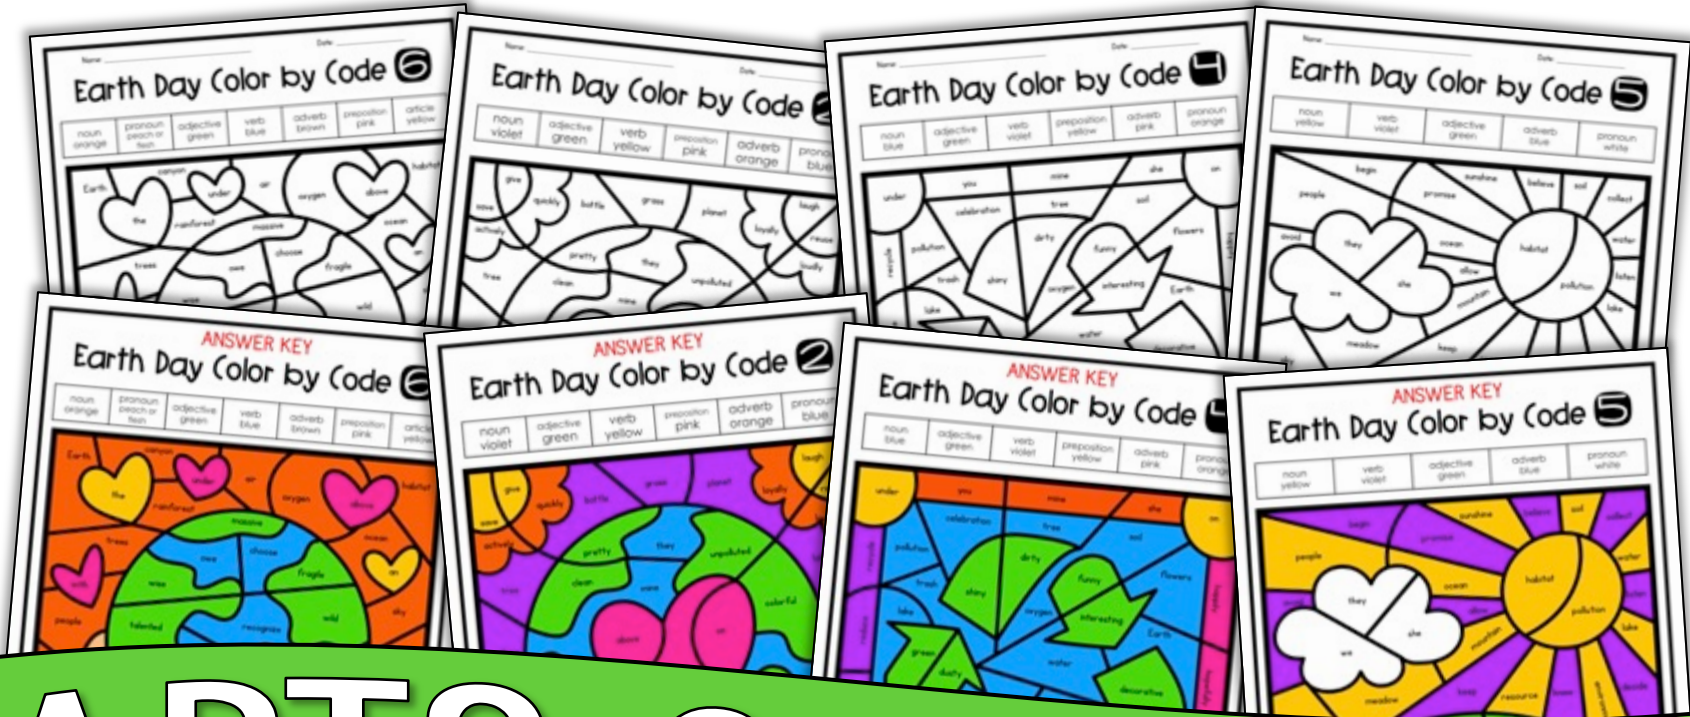

EARTH DAY

6 COLOR BY CODES FOR BIG KIDS

PARTS OF SPEECH

PRINT & GO!

Answer Keys Included

PARTS OF SPEECH