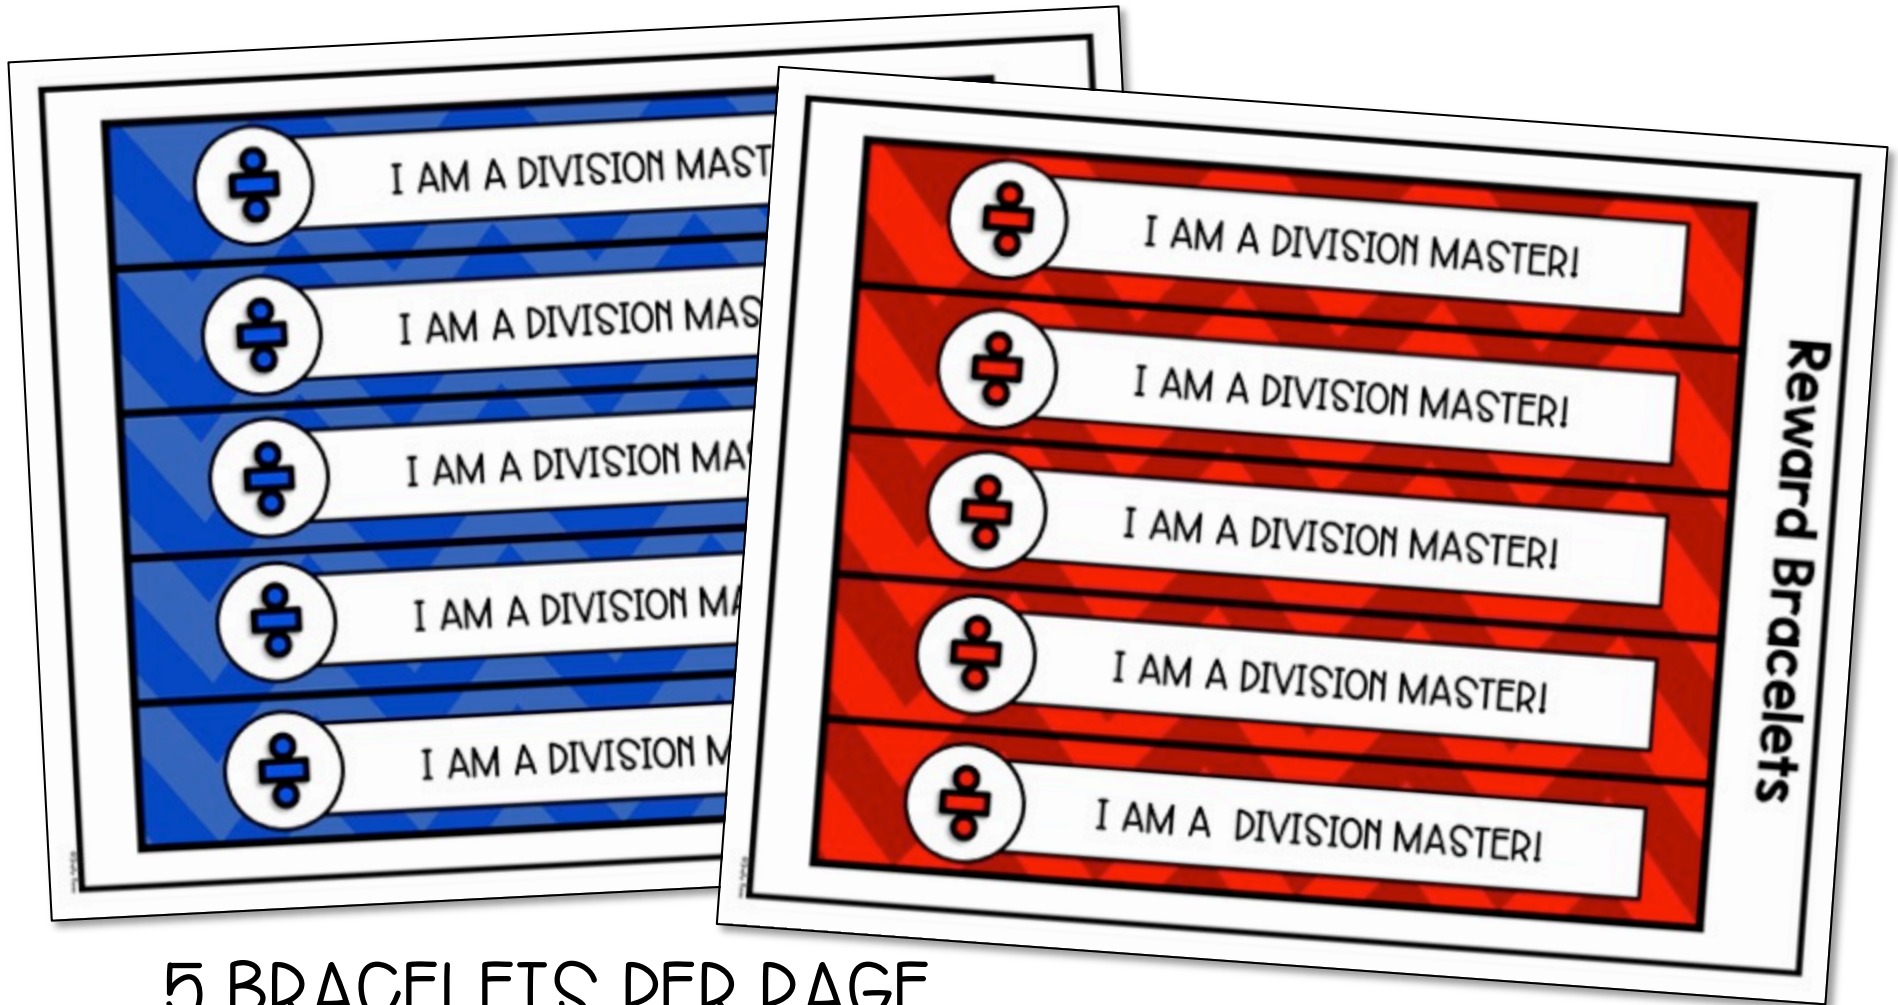

DIVISION PUNCH CARDS

- PUNCH CARDS
- CERTIFICATES
- BRACELETS

DIVISION PUNCH CARDS

INDIVIDUAL CARDS OR LARGE GROUP CARDS
CHOOSE FROM 6 COLORS OR B/W

DIVISION

AWARD CERTIFICATES

CHOOSE FROM
6 COLORS OR B/W

DIVISION

REWARD BRACELETS

5 BRACELETS PER PAGE
CHOOSE FROM 6 COLORS OR B/W