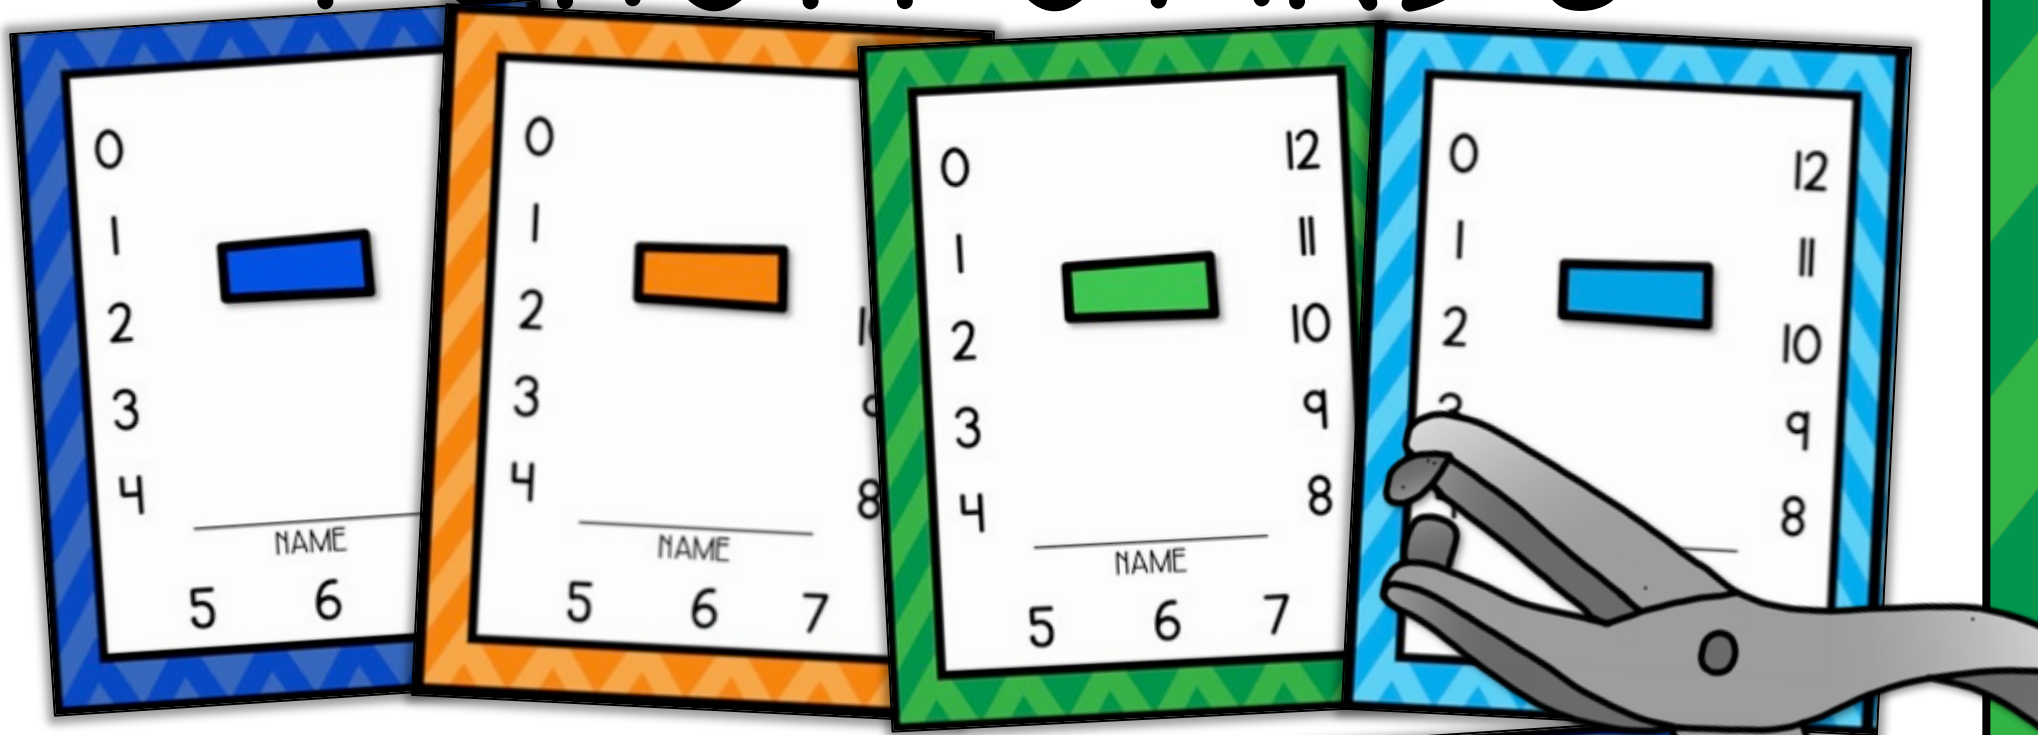

SUBTRACTION PUNCH CARDS

- PUNCH CARDS
- CERTIFICATES
- BRACELETS

SUBTRACTION PUNCH CARDS

INDIVIDUAL CARDS OR LARGE GROUP CARDS
CHOOSE FROM 6 COLORS OR B/W

SUBTRACTION

AWARD CERTIFICATES

CHOOSE FROM
6 COLORS OR B/W

SUBTRACTION REWARD BRACELETS

5 BRACELETS PER PAGE
CHOOSE FROM 6 COLORS OR B/W