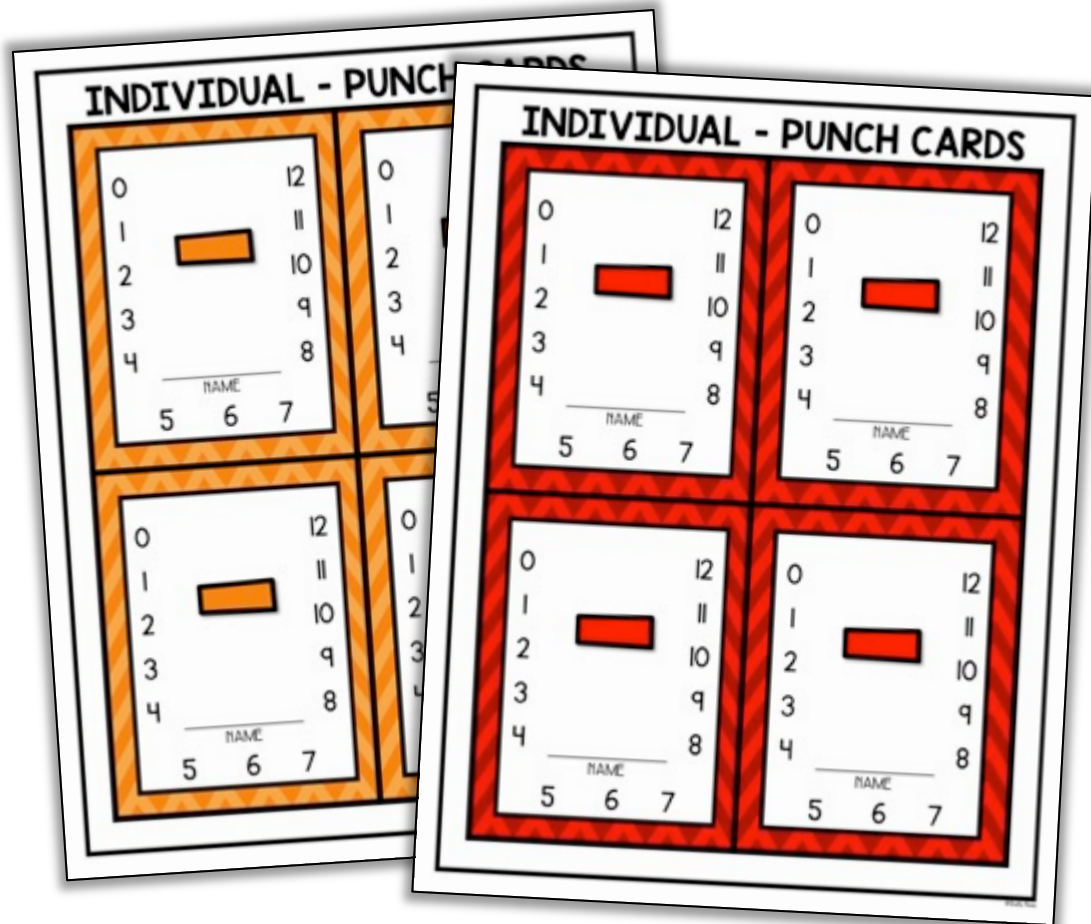

SUBTRACTION PUNCH CARDS

- PUNCH CARDS
- CERTIFICATES
- BRACELETS

SUBTRACTION PUNCH CARDS

INDIVIDUAL CARDS OR LARGE GROUP CARDS
CHOOSE FROM 6 COLORS OR B/W

SUBTRACTION

AWARD CERTIFICATES

CHOOSE FROM
6 COLORS OR B/W

SUBTRACTION REWARD BRACELETS

5 BRACELETS PER PAGE
CHOOSE FROM 6 COLORS OR B/W