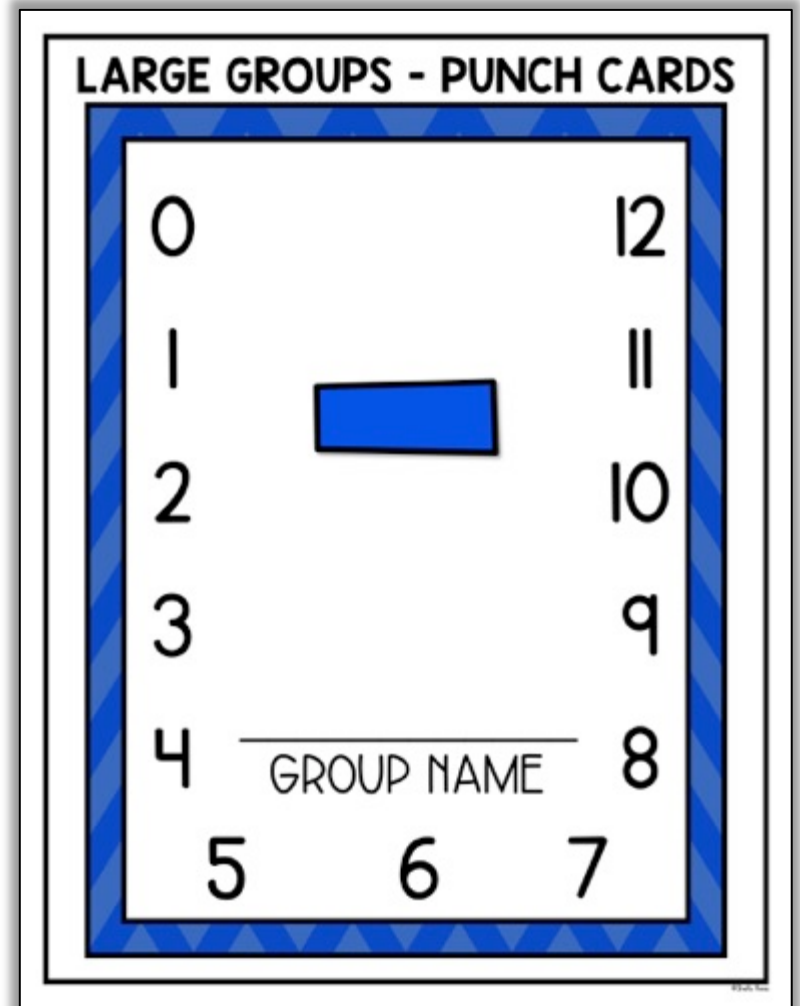

SUBTRACTION PUNCH CARDS

- PUNCH CARDS
- CERTIFICATES
- BRACELETS

SUBTRACTION PUNCH CARDS

INDIVIDUAL CARDS OR LARGE GROUP CARDS
CHOOSE FROM 6 COLORS OR B/W

SUBTRACTION

AWARD CERTIFICATES

CHOOSE FROM
6 COLORS OR B/W

SUBTRACTION REWARD BRACELETS

5 BRACELETS PER PAGE
CHOOSE FROM 6 COLORS OR B/W